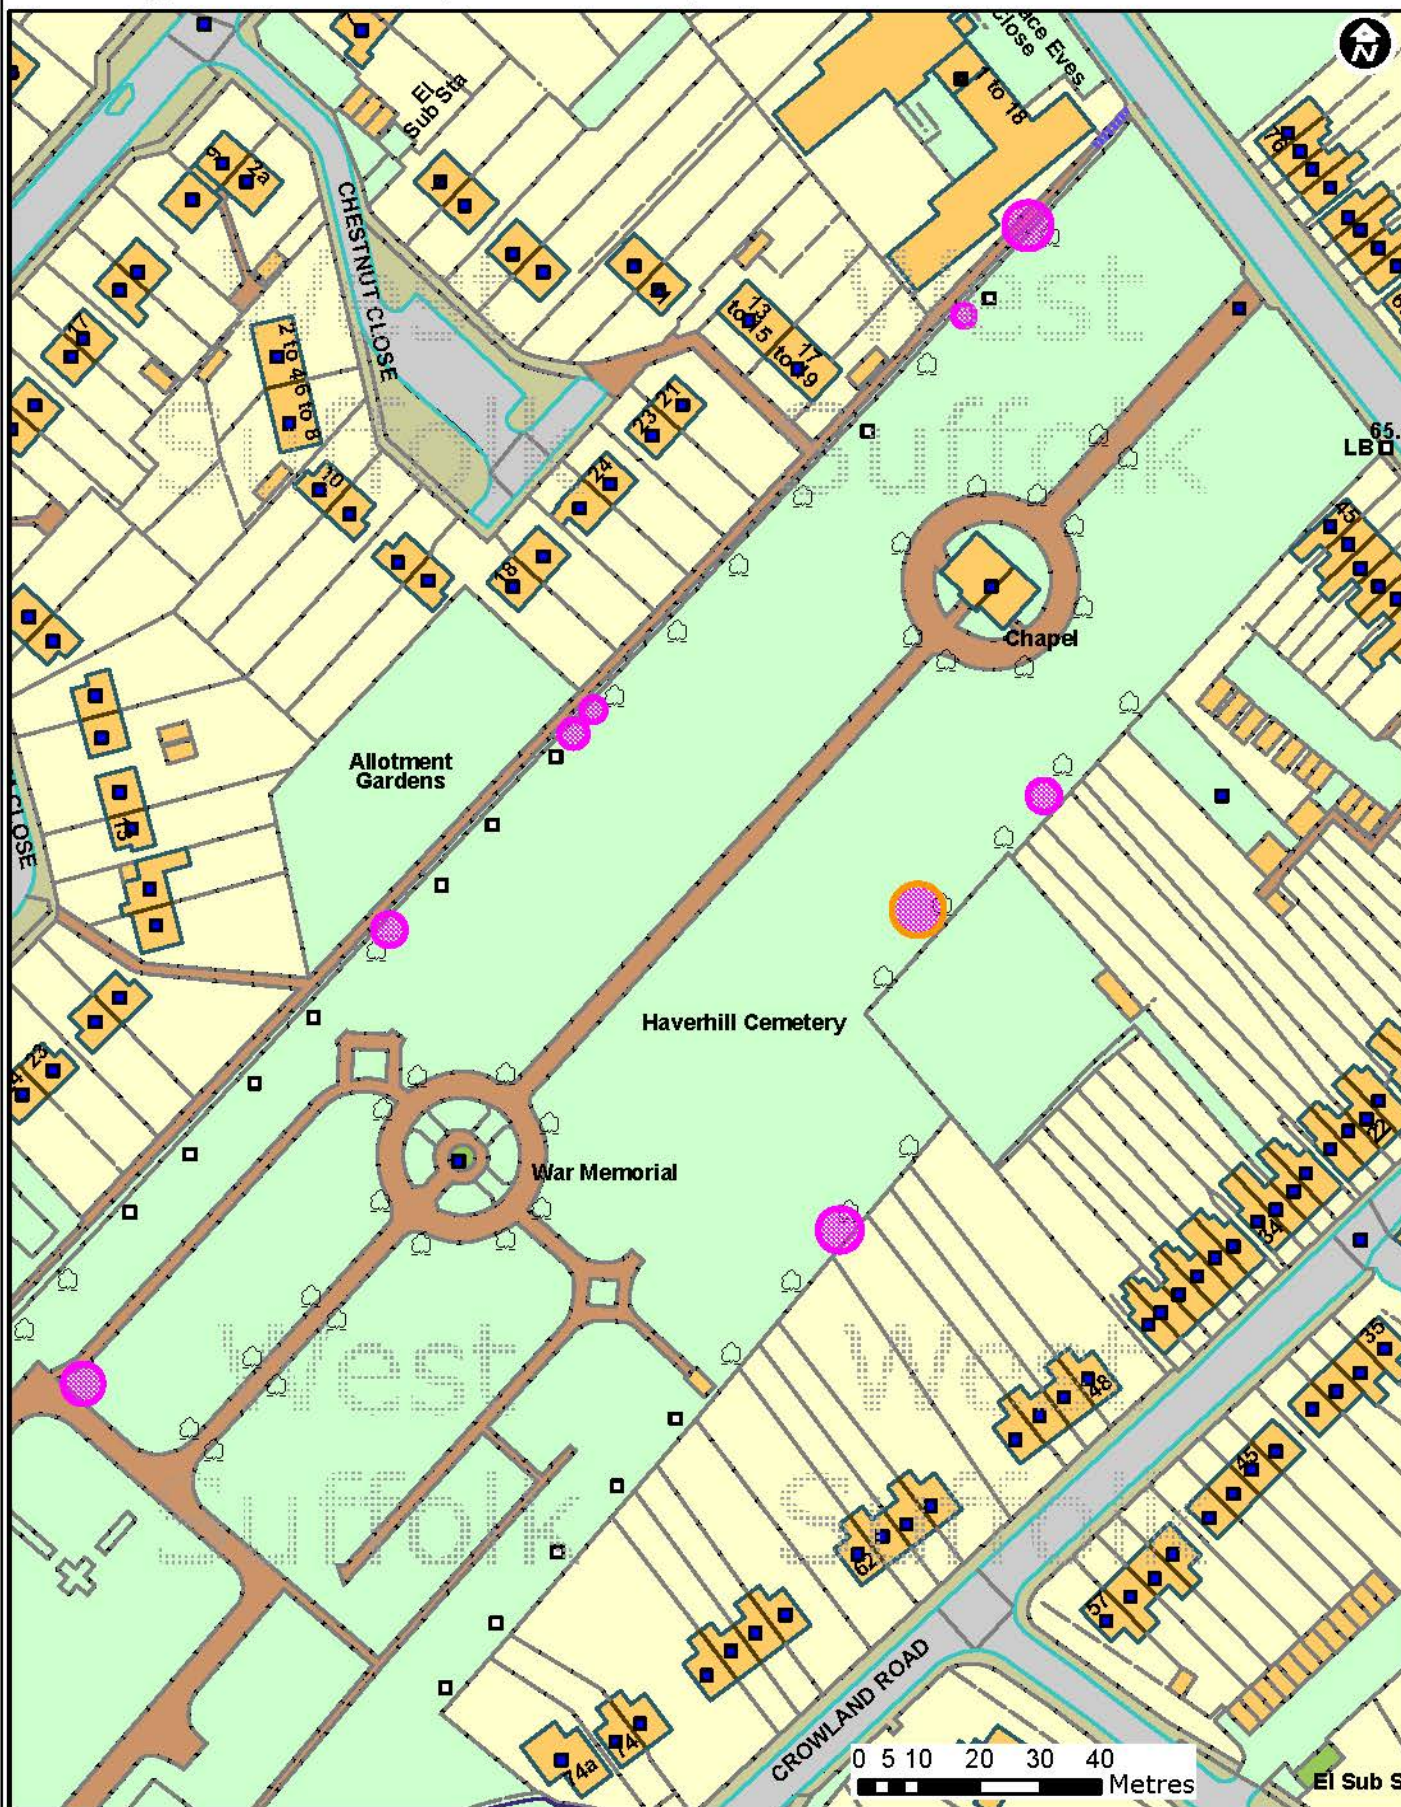

# Application DC/15/1518/RPO

Cemetery, Horace Eves Close, Withersfield Rd, Haverhill

Forest Heath • St Edmundsbury

**West Suffolk**  
working together

© Crown Copyright and database rights 2015 Ordnance Survey 100019675/100023282. You are not permitted to copy, sub-license, distribute or sell any of this data to third parties in any form. Use of this data is subject to terms and conditions. See [www.westsuffolk.gov.uk/disclaimer.cfm](http://www.westsuffolk.gov.uk/disclaimer.cfm).

**Scale: 1:1,250**  
**Date: 17/09/2015**